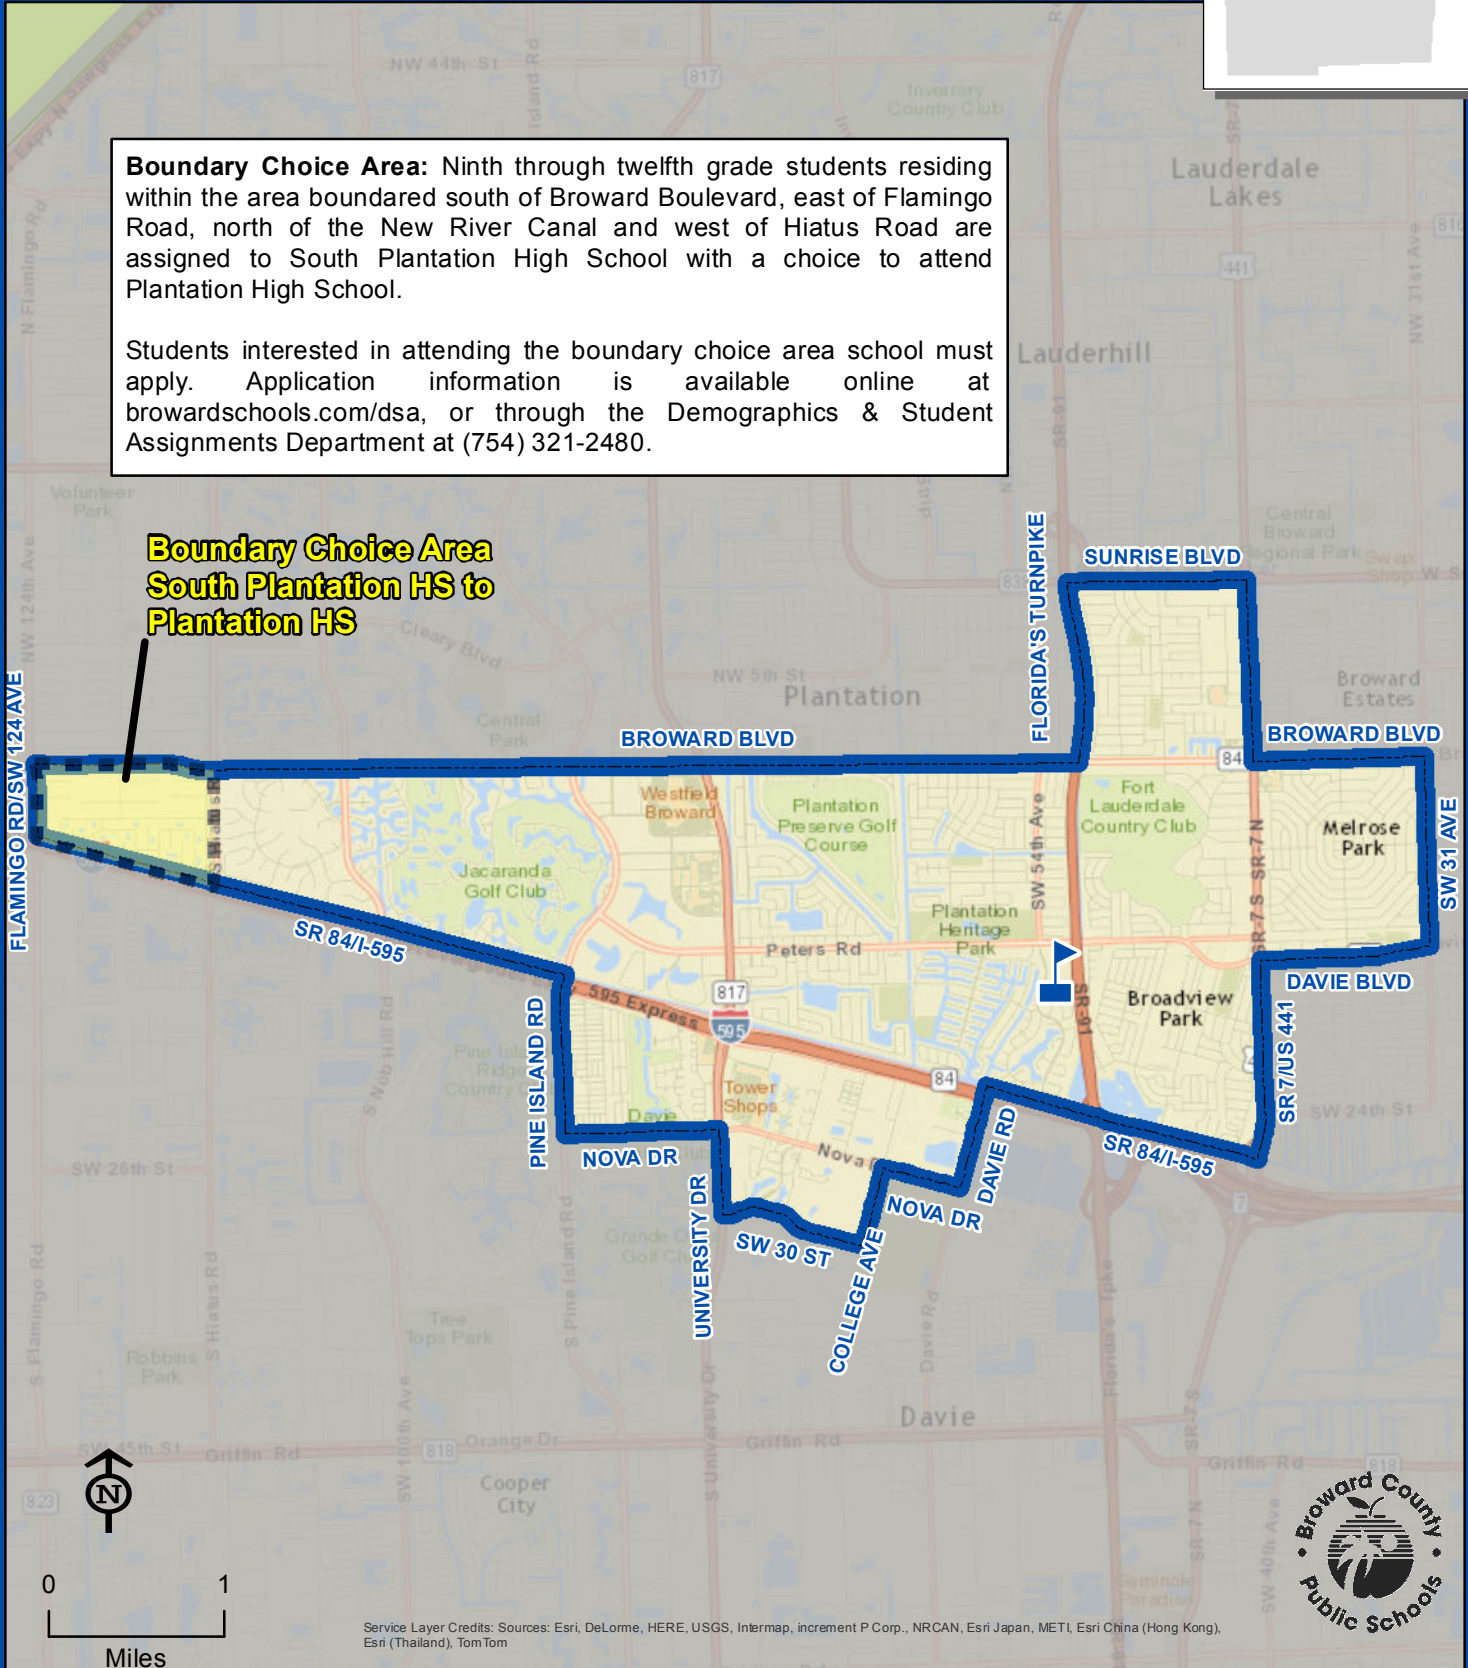

SOUTH PLANTATION HIGH SCHOOL

1300 PALADIN WAY
PLANTATION, FLORIDA 33317
754-323-1950

Boundary Choice Area
Magnet School

Boundary Choice Area: Ninth through twelfth grade students residing within the area bounded south of Broward Boulevard, east of Flamingo Road, north of the New River Canal and west of Hiatus Road are assigned to South Plantation High School with a choice to attend Plantation High School.

Students interested in attending the boundary choice area school must apply. Application information is available online at browardschools.com/dsa, or through the Demographics & Student Assignments Department at (754) 321-2480.

Boundary Choice Area
South Plantation HS to
Plantation HS

SOUTH PLANTATION

Service Layer Credits: Sources: Esri, DeLorme, HERE, USGS, Intermap, increment P Corp., NRCAN, Esri Japan, METI, Esri China (Hong Kong), Esri (Thailand), TomTom

THIS MAP IS FOR CONCEPTUAL PURPOSES ONLY AND SHOULD NOT BE USED FOR LEGAL BOUNDARY DETERMINATIONS